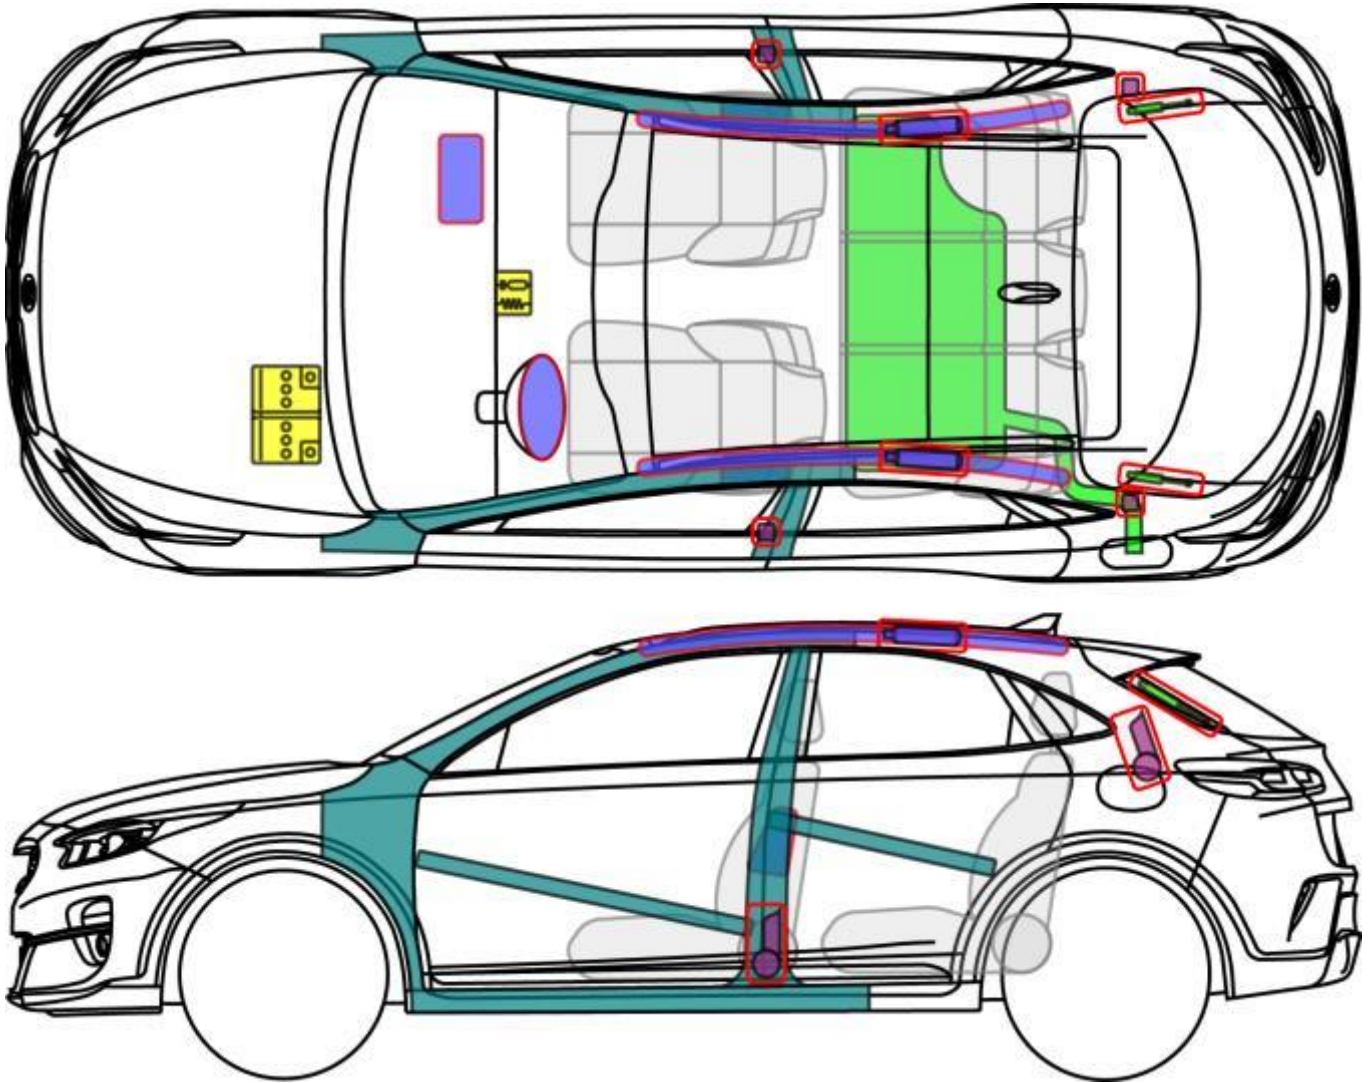

# XCeed (CD)

5-dr SUV from 2019

## Legend

	Airbag		Reinforcement		SRS control unit
	Stored gas inflator		Pedestrian protection system		12 V Battery
	Seatbelt pretensioner		Cylinder		Fuel tank

XCeed